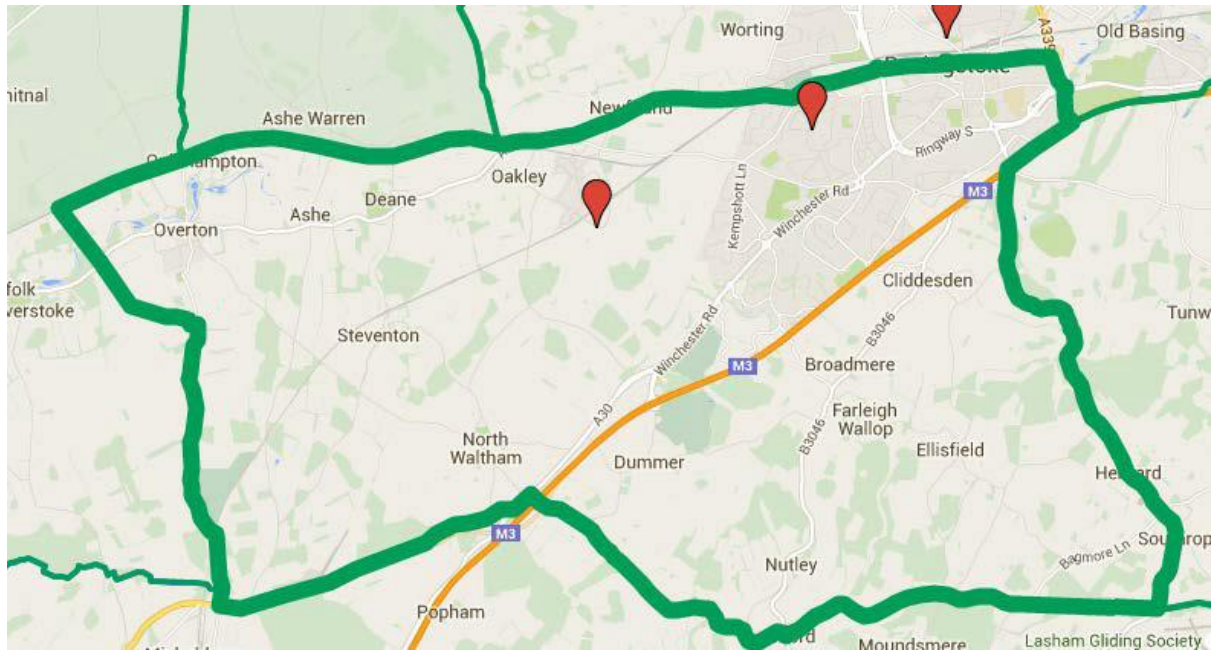

Northwest Hampshire Pastoral Area

St John the Baptist, Andover

Holy Ghost, Basingstoke

St Joseph's, Basingstoke

The Sacred Heart, Hook

St Michael's Tadley