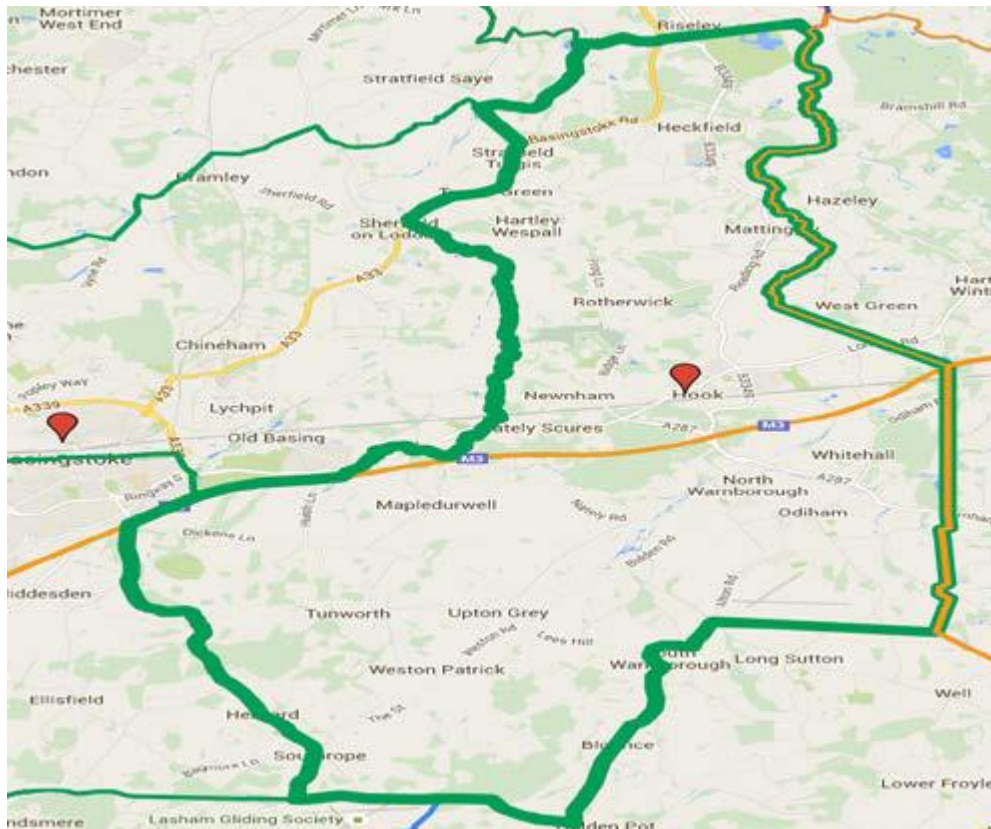

Northwest Hampshire Pastoral Area

St John the Baptist, Andover

Holy Ghost, Basingstoke

St Joseph's, Basingstoke

The Sacred Heart, Hook

St Michael's Tadley