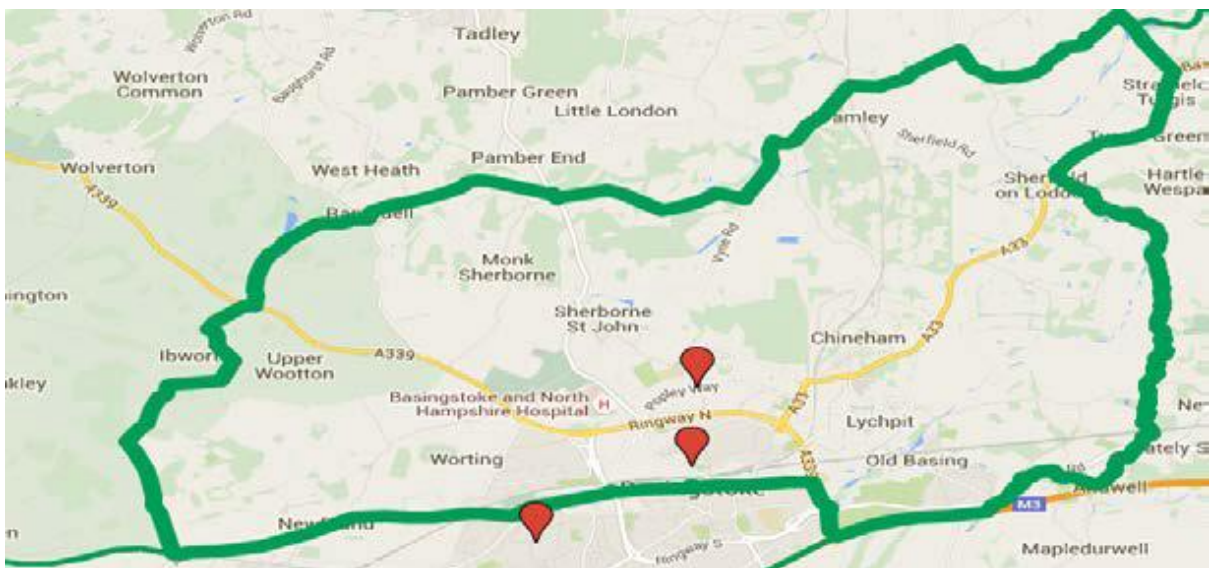

Northwest Hampshire Pastoral Area

St John the Baptist, Andover

Holy Ghost, Basingstoke

St Joseph's, Basingstoke

The Sacred Heart, Hook

St Michael's Tadley