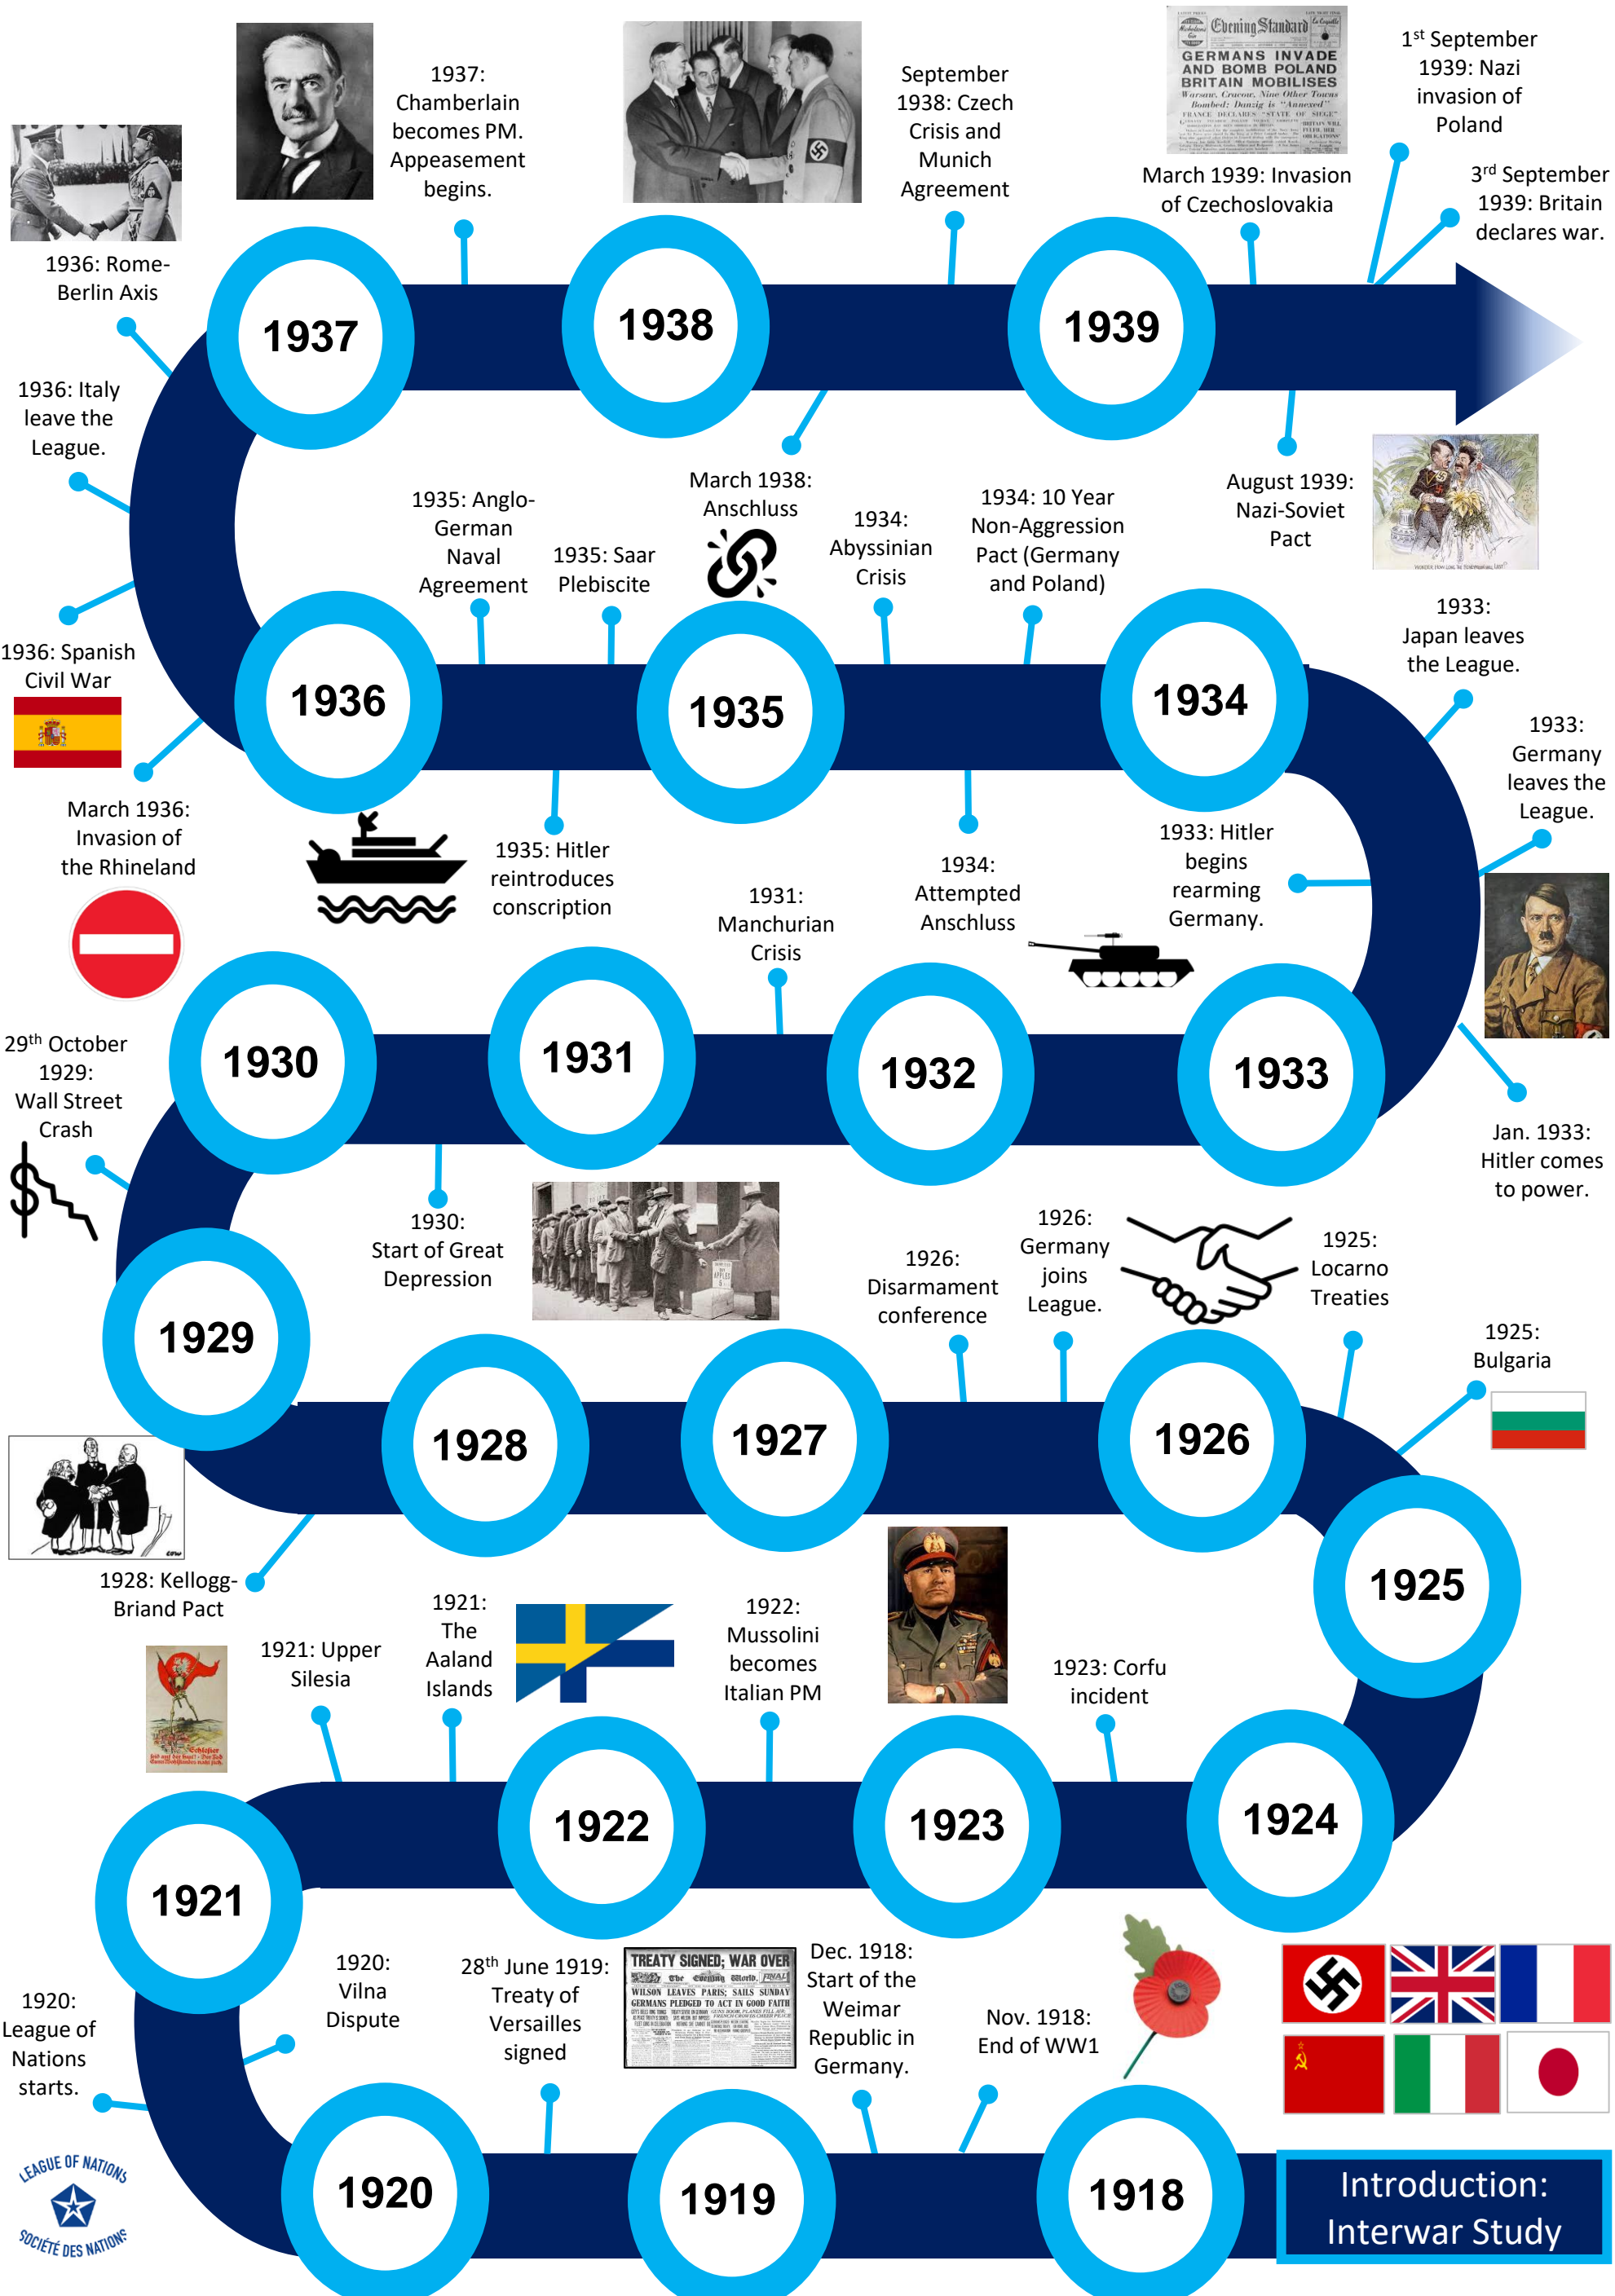

GCSE History: Conflict and Tension, 1918-1939 'The Road to War'

Mrs O'Neill's **ONE History Help** channel has lots of videos for this topic: knowledge, revision and exam skills!

You may find this revision guide useful...